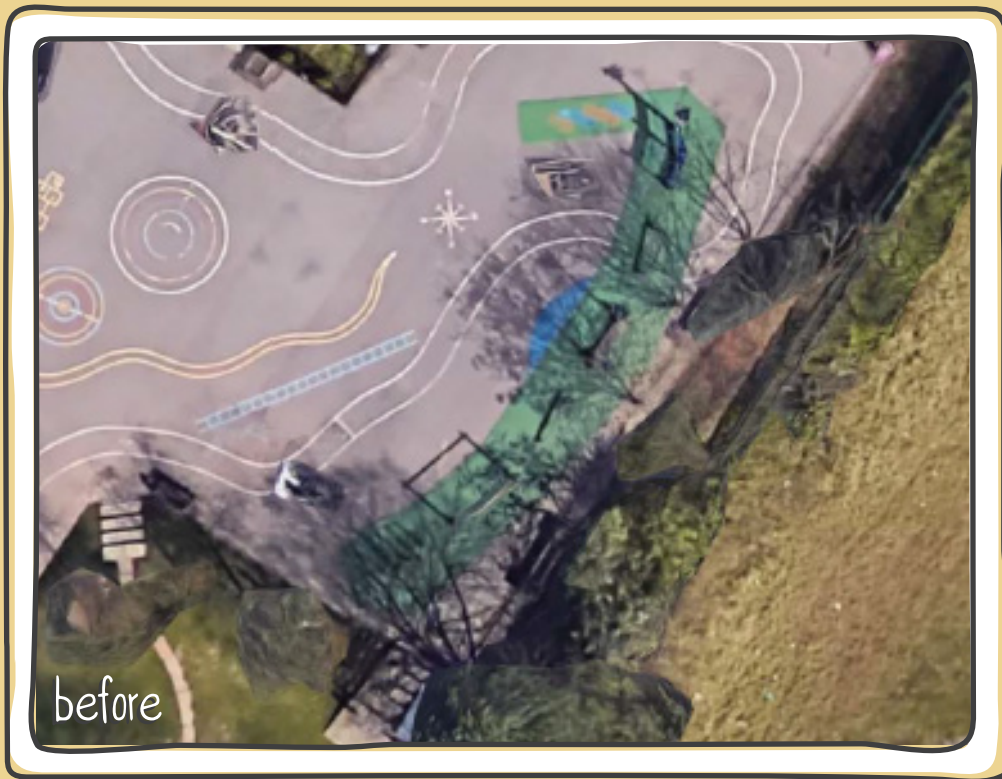

BELLFIELD SCHOOL

Recycled Plastic play equipment, with PlayBond & Artificial Grass

We removed & disposed of the old timber trail equipment. We supplied and install a bespoke Adventure Trail and Toddler Town unit - all manufactured from Recycled Plastic. PlayBond & Artificial Grass safer surfaces were then installed around the equipment. Installed in April 2017- Value £20,000 + Vat.